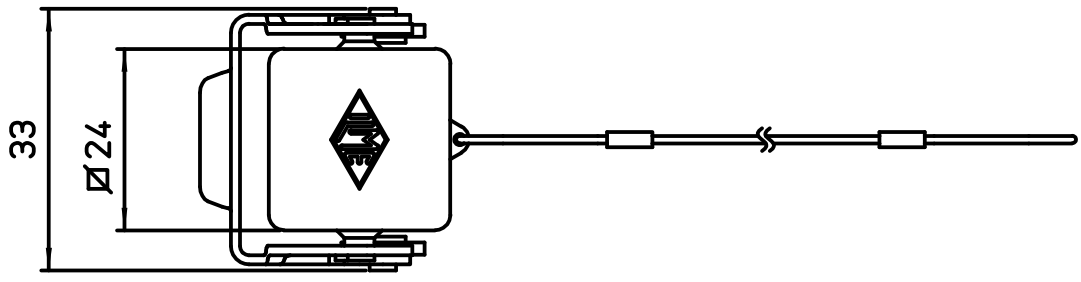

Diritti riservati All rights reserved

dimensions in mm	CKAXW 03 CXA	Scale	
Date 28/01/19	Metal cover with stainless steel lever for male inserts - IP68	1:1	
Sign. D.Cominelli			