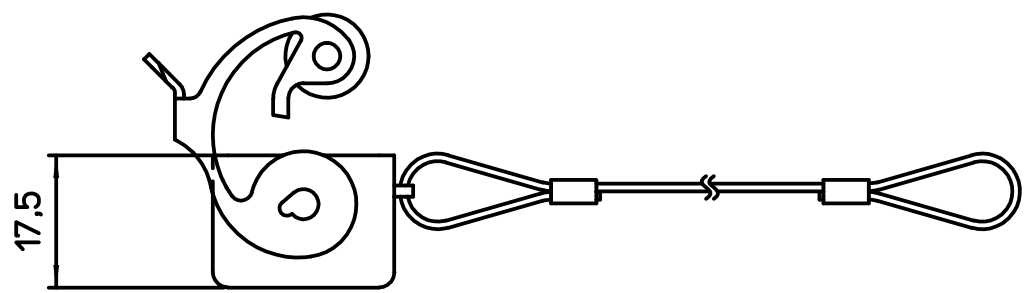

Diritti riservati All rights reserved

dimensions in mm	CKAXW 03 CXA	Scale	
Date 28/01/19	Metal cover with stainless steel lever for male inserts - IP68	1:1	
Sign. D.Cominelli			